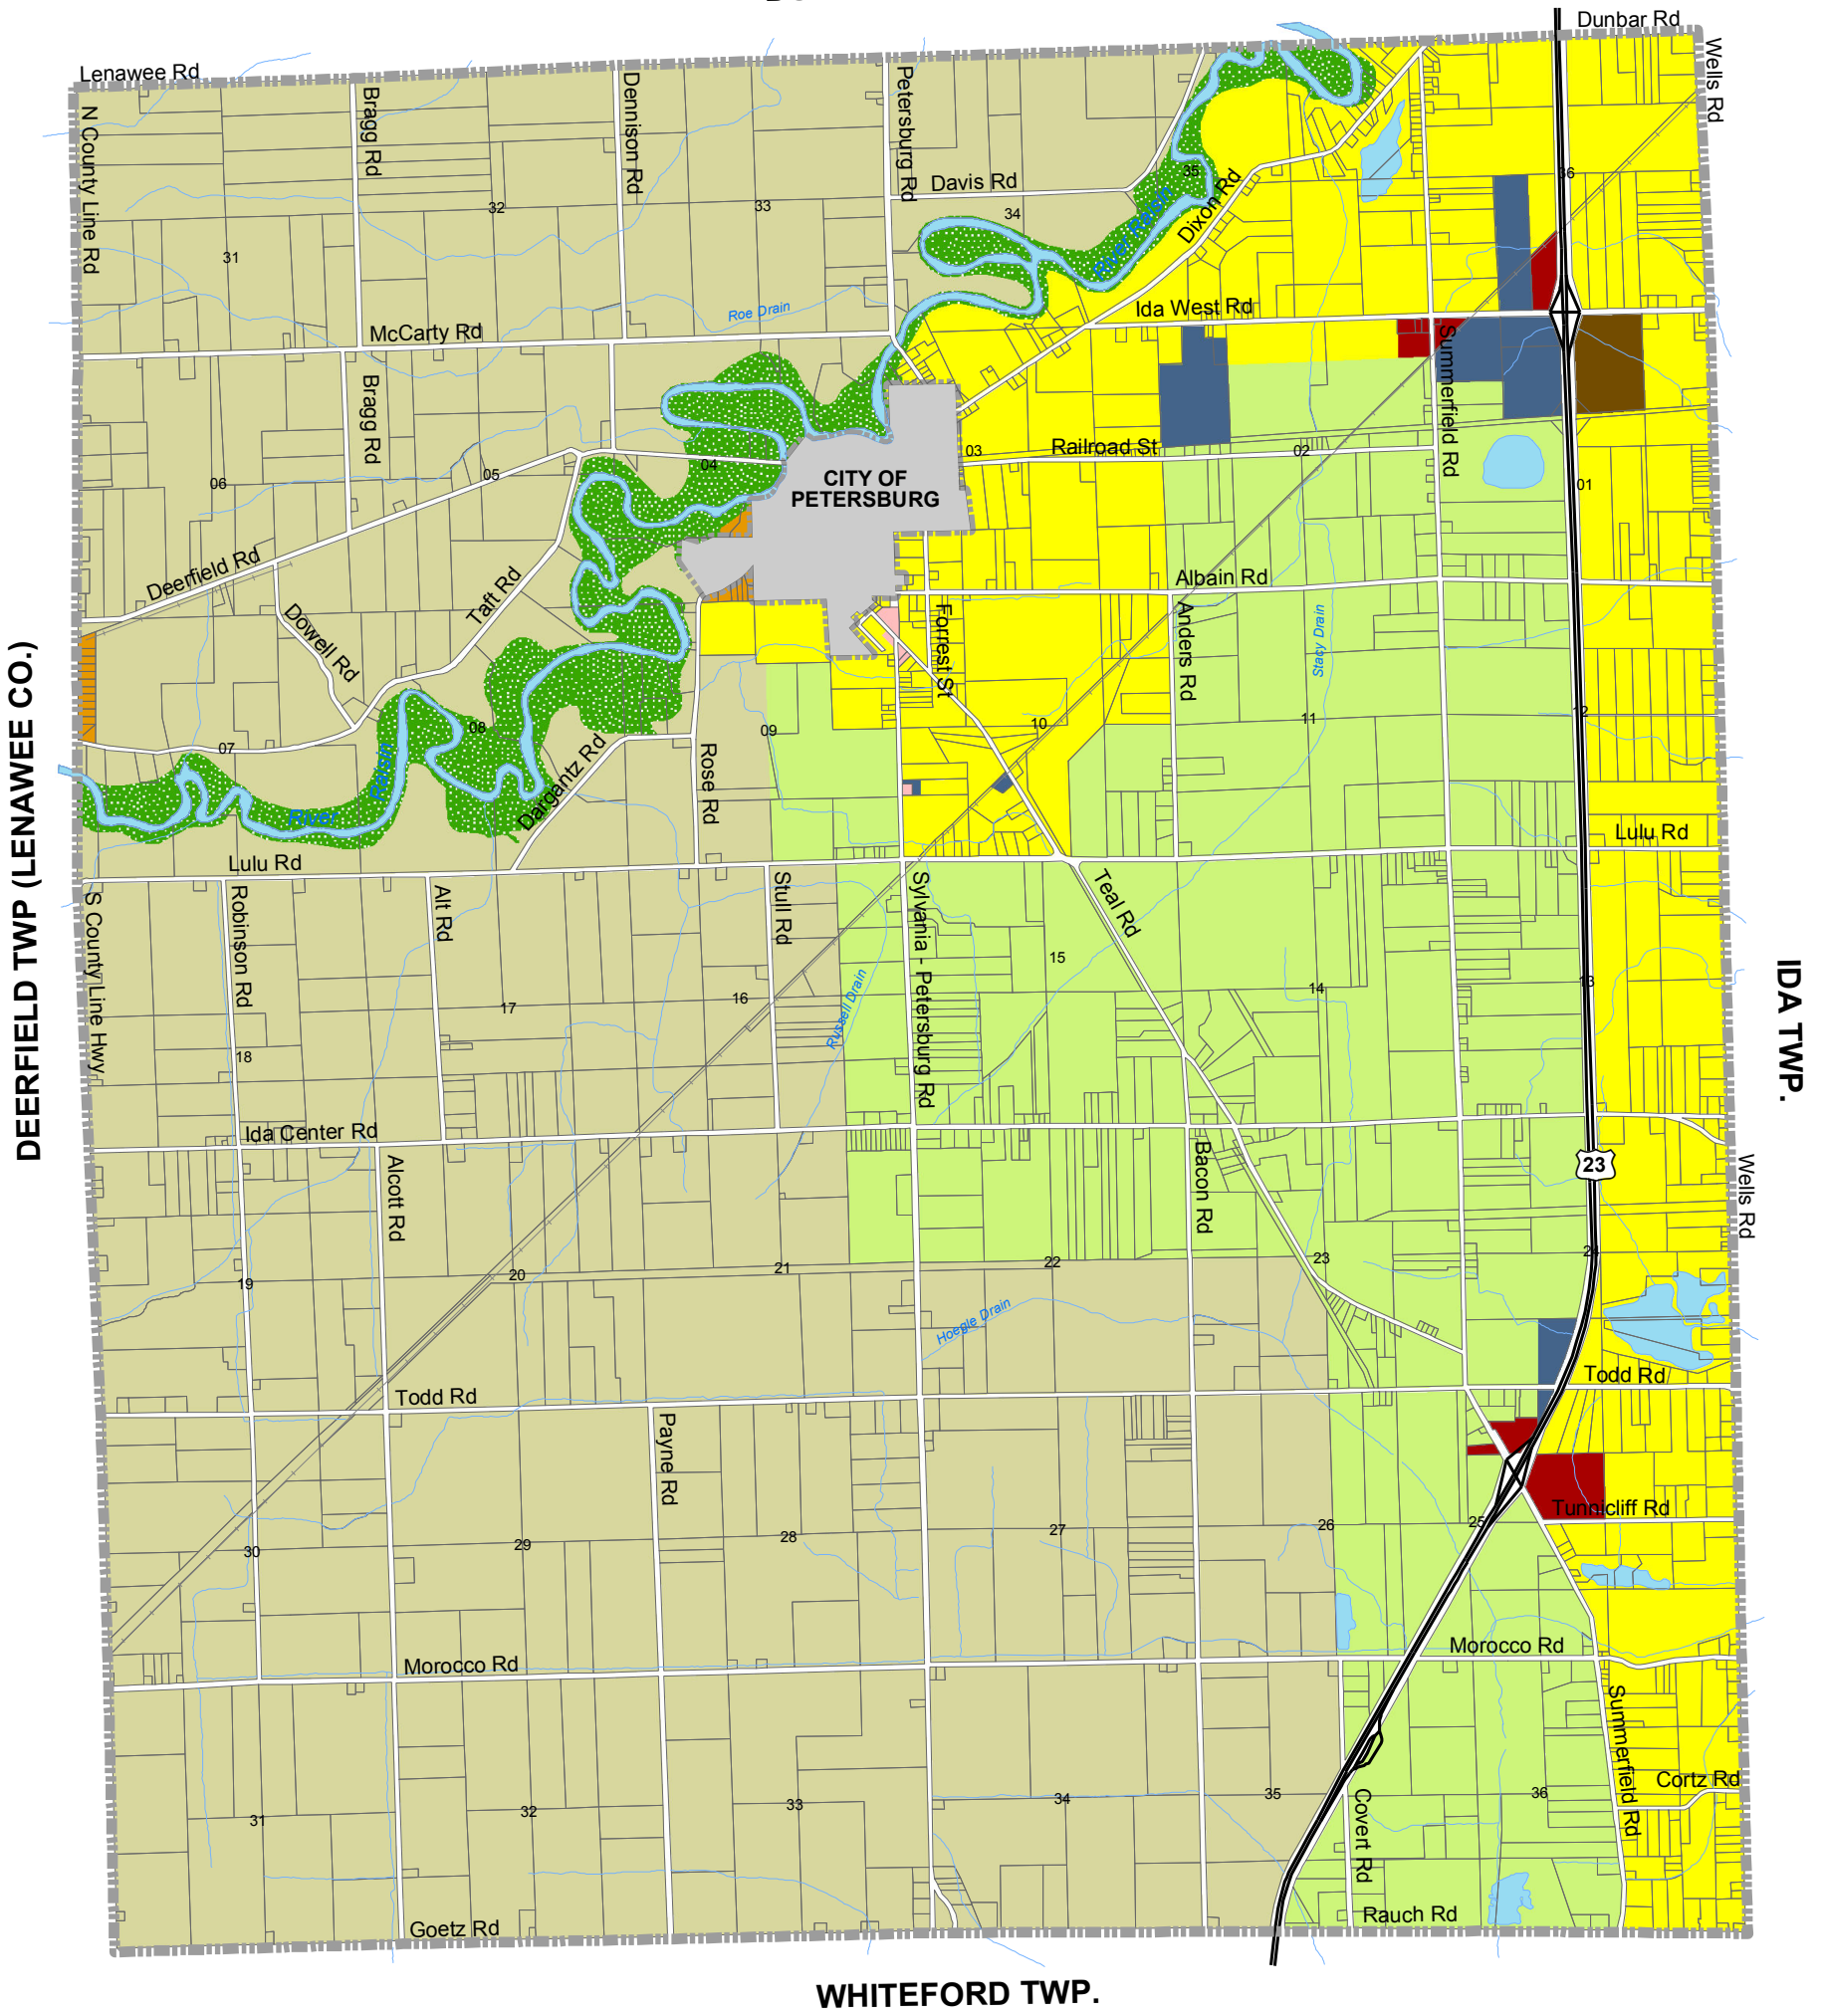

DUNDEE TWP.

ZONING DISTRICTS

- AG-1 Prime Agricultural
- AG-2 Agricultural Family
- R-1 Single Family Rural Residential
- R-2 Single Family Residential
- RM Multiple Family Residential
- C-1 Local Commercial
- C-2 General Commercial
- I-1 Industrial
- FP Flood Plain

Summerfield Township Zoning Ordinance,
Monroe County, Michigan. Adopted: January 10, 2008.

Amendments

June 2010	
March 2014